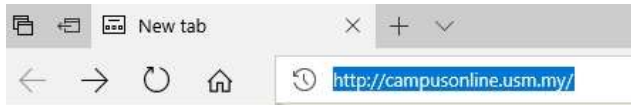

HOW TO ACCESS CAMPUSONLINE PORTAL?

1. Open your web browser, type <http://campusonline.usm.my>

2. Click "Sign In"

3. Enter your student email address and password. Click "Sign In" again